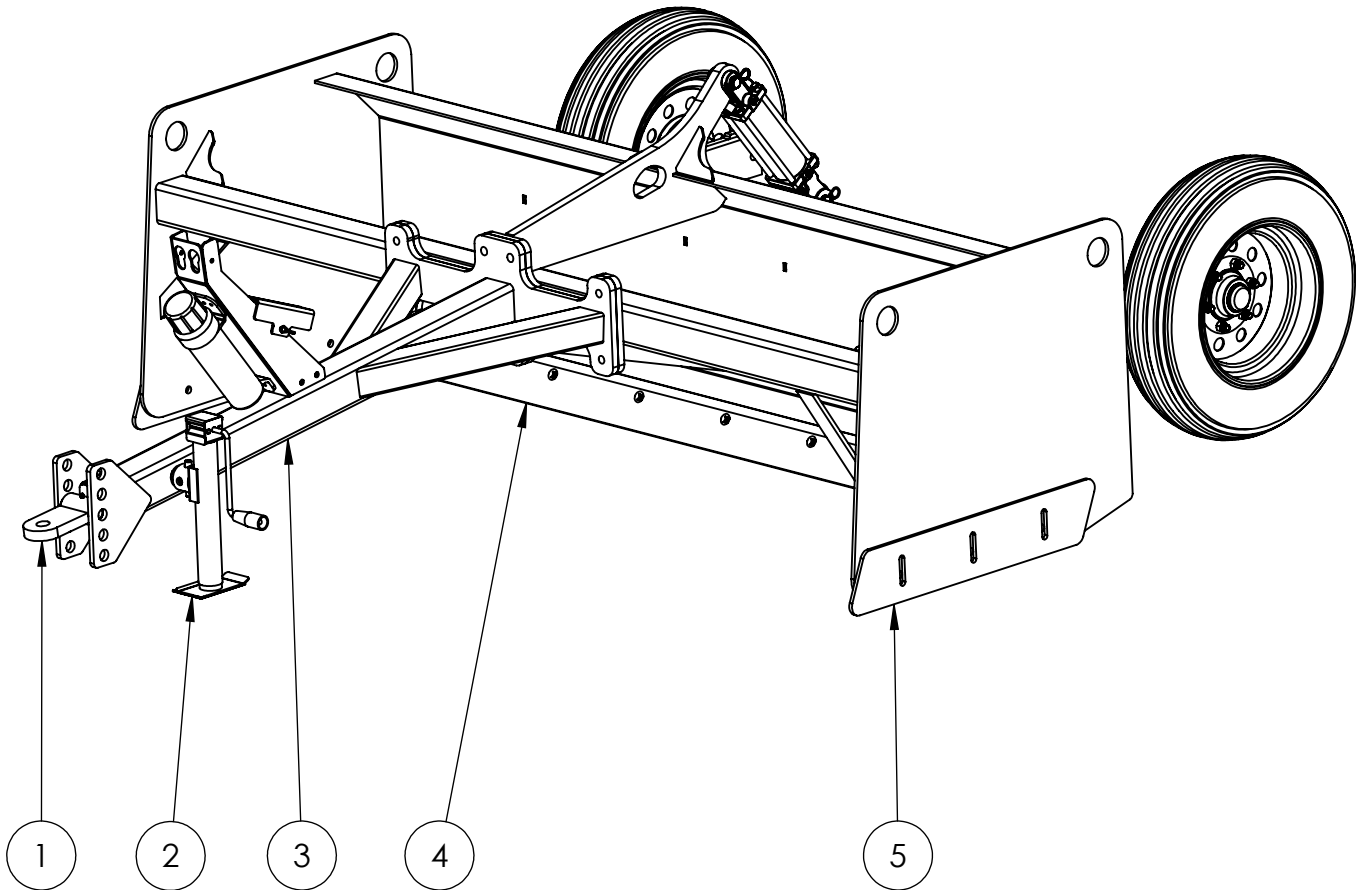

MEDIUM DUTY DRAG SCRAPER

PARTS BOOK

MODELS: MDS8, MDS10, MDS12 & MDS14

www.porterswelding.com

ITEM	PART NUMBER	DESCRIPTION	QTY
1	SCR-CA101	HITCH	1
2	PW-LT129	10" TRAILER JACK	1
3	MDS-CA101	TONGUE ASSEMBLY	1
4	SCR-CT100*	SCRAPER BLADE	1
4	124-BOL*	BLADE BOLT KIT	1
5	HDS/MDS-SLB	SLOBBER BIT	SET (2)
5	HDS/MDS-SLB-BK	SLOBBER BIT BOLT KIT	1

* THE SERIAL NUMBER OF THE EQUIPMENT IS REQUIRED

CALL YOUR LOCAL DEALER FOR PARTS

MEDIUM DUTY DRAG SCRAPER

PARTS BOOK

MODELS: MDS8, MDS10, MDS12 & MDS14

www.porterswelding.com

ITEM	PART NUMBER	DESCRIPTION	QTY
6	PW-LWT034	27 X 9.5-15 TIRE	2
7	PW-LWT023	15 X 6 RIM	2
8	PW-LWA001	6 ON 6 HUB ASSEMBLY	2
9	SCR-CA103	SPINDLE ASSEMBLY	2
10	SCR-CA102	AXLE ASSEMBLY	1
11	AXL-BUS	AXLE BUSHING KIT	1
12	SCR-CT007	AXLE COVER	4
13	308-TRC	3 X 8 CYLINDER TIE ROD	1

* THE SERIAL NUMBER OF THE EQUIPMENT IS REQUIRED

CALL YOUR LOCAL DEALER FOR PARTS

MEDIUM DUTY DRAG SCRAPER

PARTS BOOK

MODELS: MDS8, MDS10, MDS12 & MDS14

www.porterswelding.com

ITEM	PART NUMBER	DESCRIPTION	QTY
A1	PW-LWT008	DUST CAP	1
A2	PW-LWT023	COTTER PIN	1
A3	606-BER	BEARING KIT	1
A4	PW-LWT016	LUG NUT	6
A5	PW-LWT001	6 ON 6 HUB	1
A6	PW-LWT002	6 ON 6 STUD	6
A7	PW-LWT007	SEAL	1