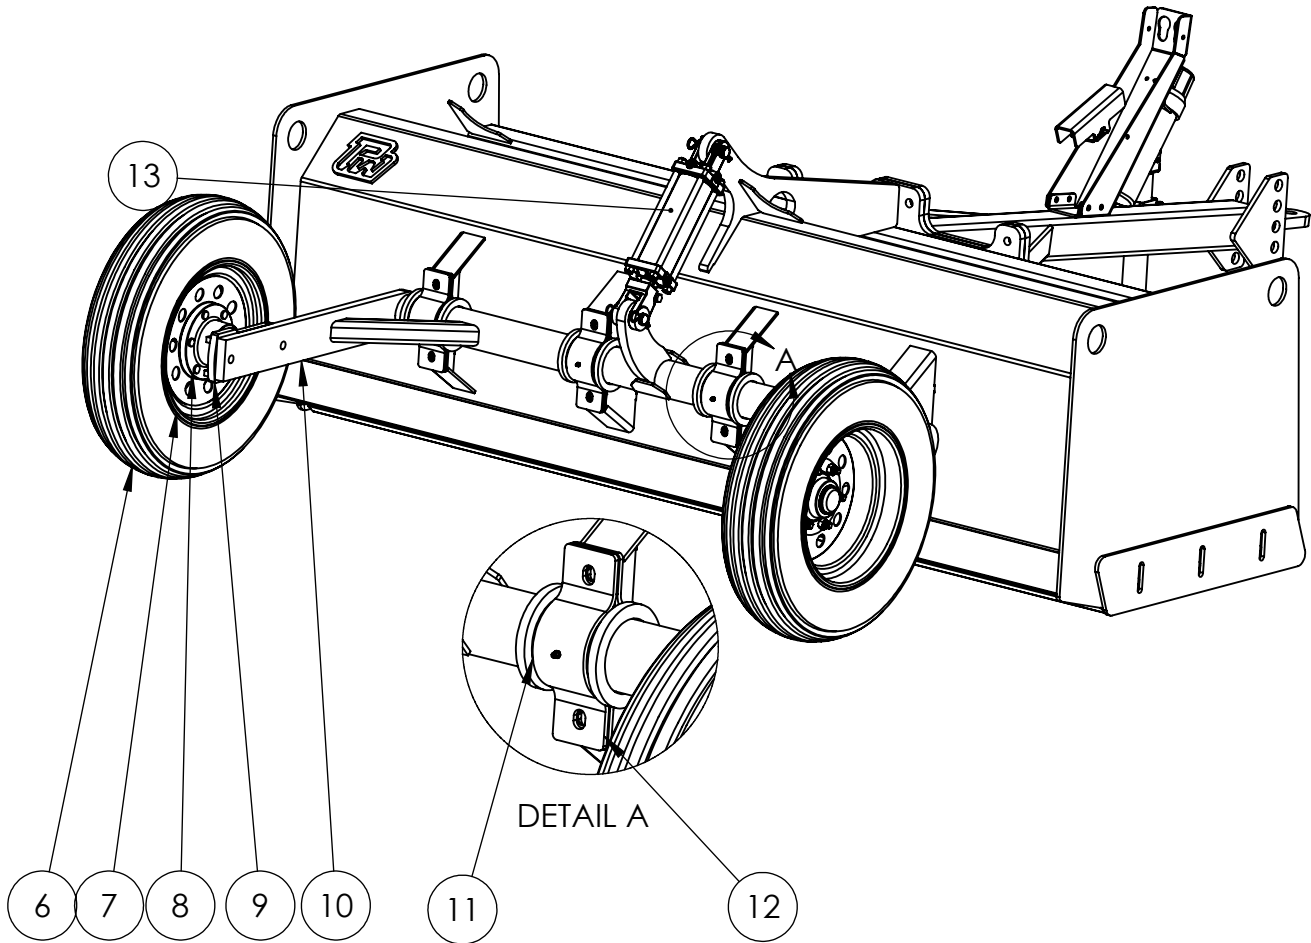

MEDIUM DUTY DRAG SCRAPER

PARTS BOOK

MODELS: MDS8, MDS10, MDS12 & MDS14

www.porterswelding.com

ITEM	PART NUMBER	DESCRIPTION	QTY
1	SCR-CA101	HITCH	1
2	PW-LT129	10" TRAILER JACK	1
3	MDS-CA101	TONGUE ASSEMBLY	1
4	SCR-CT100*	SCRAPER BLADE	1
4	124-BOL*	BLADE BOLT KIT	1
5	HDS/MDS-SLB	SLOBBER BIT	SET (2)
5	HDS/MDS-SLB-BK	SLOBBER BIT BOLT KIT	1

* THE SERIAL NUMBER OF THE EQUIPMENT IS REQUIRED

CALL YOUR LOCAL DEALER FOR PARTS

MEDIUM DUTY DRAG SCRAPER

PARTS BOOK

MODELS: MDS8, MDS10, MDS12 & MDS14

www.porterswelding.com

ITEM	PART NUMBER	DESCRIPTION	QTY
6	PW-LWT034	27 X 9.5-15 TIRE	2
7	PW-LWT023	15 X 6 RIM	2
8	PW-LWA001	6 ON 6 HUB ASSEMBLY	2
9	SCR-CA103	SPINDLE ASSEMBLY	2
10	SCR-CA102	AXLE ASSEMBLY	1
11	AXL-BUS	AXLE BUSHING KIT	1
12	SCR-CT007	AXLE COVER	4
13	308-TRC	3 X 8 CYLINDER TIE ROD	1

* THE SERIAL NUMBER OF THE EQUIPMENT IS REQUIRED

CALL YOUR LOCAL DEALER FOR PARTS

MEDIUM DUTY DRAG SCRAPER

PARTS BOOK

MODELS: MDS8, MDS10, MDS12 & MDS14

www.porterswelding.com

ITEM	PART NUMBER	DESCRIPTION	QTY
A1	PW-LWT008	DUST CAP	1
A2	PW-LWT023	COTTER PIN	1
A3	606-BER	BEARING KIT	1
A4	PW-LWT016	LUG NUT	6
A5	PW-LWT001	6 ON 6 HUB	1
A6	PW-LWT002	6 ON 6 STUD	6
A7	PW-LWT007	SEAL	1