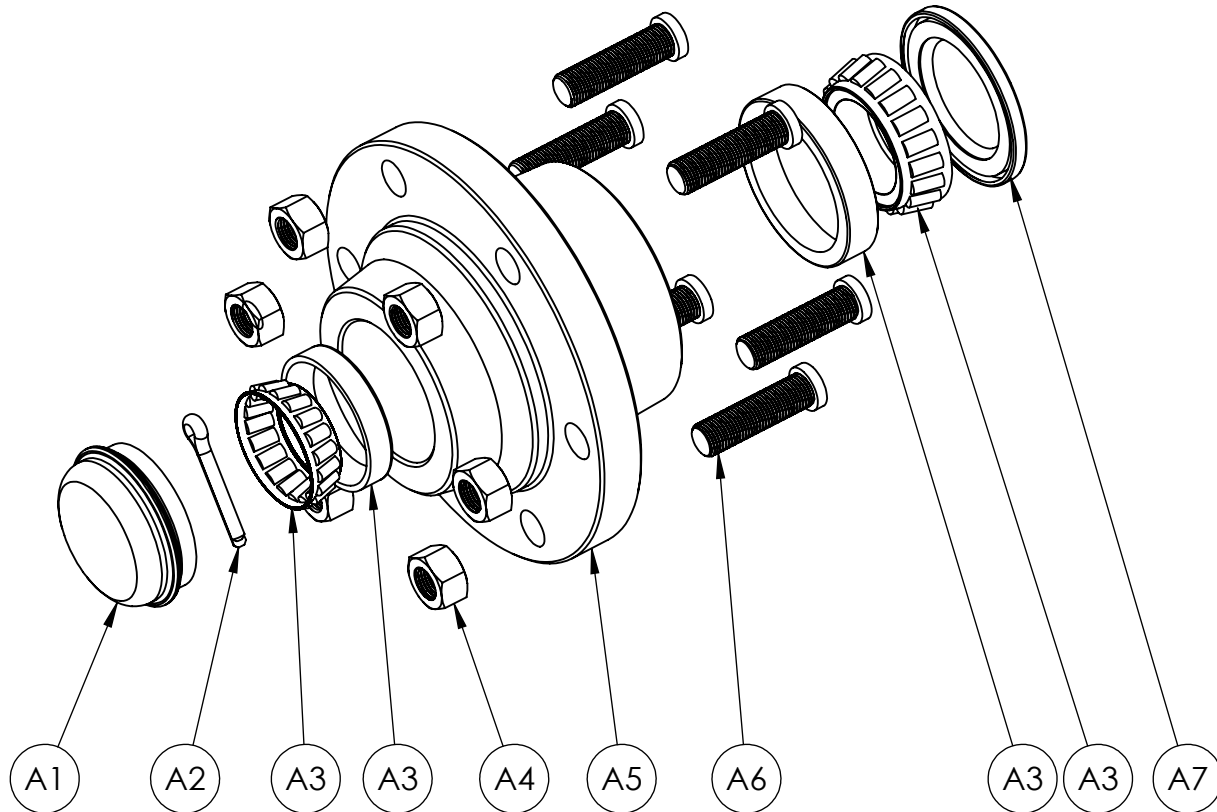

* THE SERIAL NUMBER OF THE EQUIPMENT IS REQUIRED

CALL YOUR LOCAL DEALER FOR PARTS

MEDIUM DUTY DRAG SCRAPER

PARTS BOOK

MODELS: MDS8, MDS10, MDS12 & MDS14

www.porterswelding.com

ITEM	PART NUMBER	DESCRIPTION	QTY
6	PW-LWT034	27 X 9.5-15 TIRE	2
7	PW-LWT023	15 X 6 RIM	2
8	PW-LWA001	6 ON 6 HUB ASSEMBLY	2
9	SCR-CA103	SPINDLE ASSEMBLY	2
10	SCR-CA102	AXLE ASSEMBLY	1
11	AXL-BUS	AXLE BUSHING KIT	1
12	SCR-CT007	AXLE COVER	4
13	308-TRC	3 X 8 CYLINDER TIE ROD	1

* THE SERIAL NUMBER OF THE EQUIPMENT IS REQUIRED

CALL YOUR LOCAL DEALER FOR PARTS

MEDIUM DUTY DRAG SCRAPER

PARTS BOOK

MODELS: MDS8, MDS10, MDS12 & MDS14

www.porterswelding.com

ITEM	PART NUMBER	DESCRIPTION	QTY
A1	PW-LWT008	DUST CAP	1
A2	PW-LWT023	COTTER PIN	1
A3	606-BER	BEARING KIT	1
A4	PW-LWT016	LUG NUT	6
A5	PW-LWT001	6 ON 6 HUB	1
A6	PW-LWT002	6 ON 6 STUD	6
A7	PW-LWT007	SEAL	1