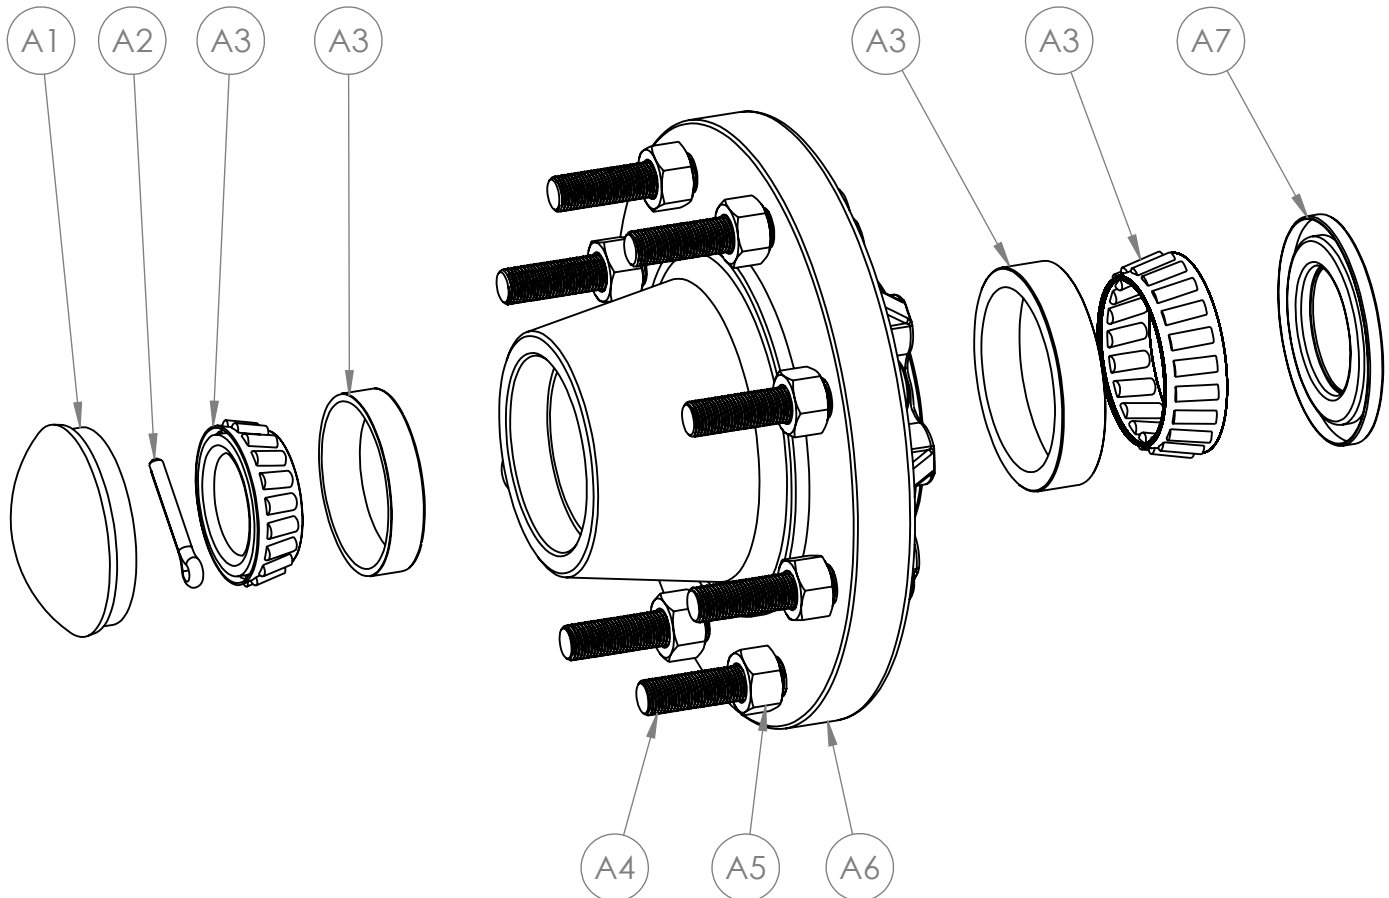

LASER DRAG SCRAPER

PARTS BOOK

MODELS: LDS11.1, LDS14, LDS16, LDS18, LDS20, LDS22 & LDS24

www.porterswelding.com

8 ON 8 HUB ASSEMBLY

ITEM	PART NUMBER	DESCRIPTION	QTY
A1	PW-LWT015	DUST CAP	1
A2	PW-LWT009	COTTER PIN	1
A3	808-BER	BEARING KIT	1
A4	PW-LWT011	8 ON 8 STUD	8
A5	PW-LWT017	LUG NUT	8
A6	PW-LWT010	8 ON 8 HUB	1
A7	PW-LWT014	SEAL	1