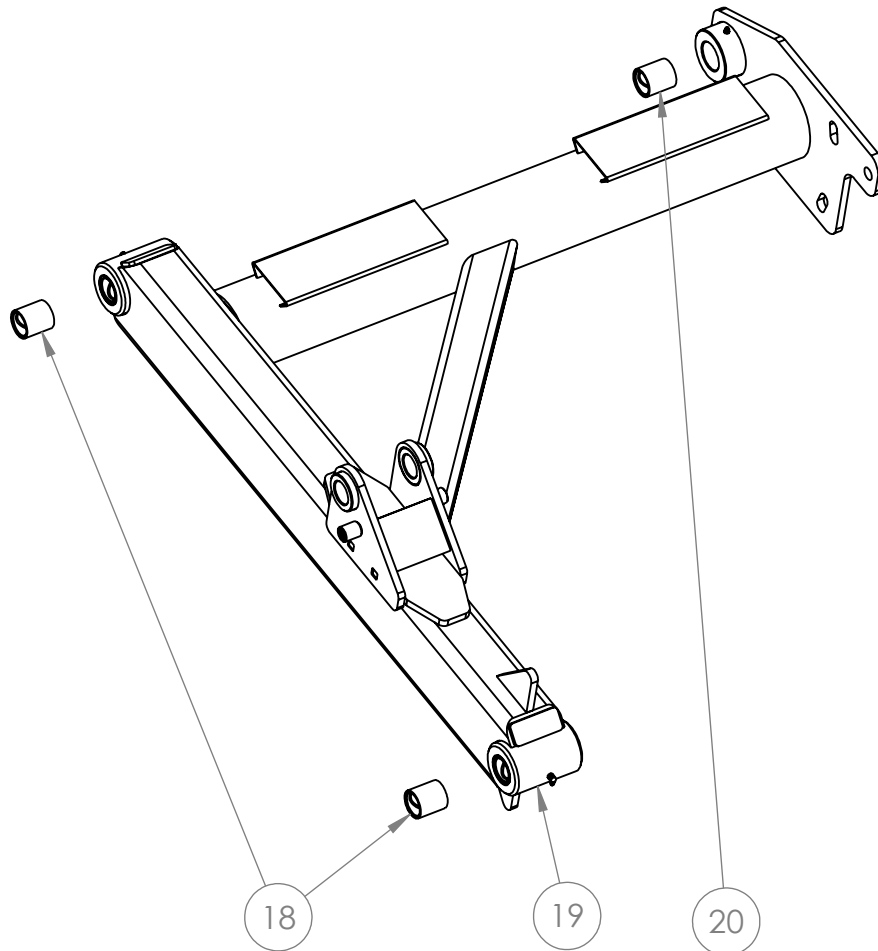

LASER DRAG SCRAPER

PARTS BOOK

MODELS: LDS11.1, LDS14, LDS16, LDS18, LDS20, LDS22 & LDS24

www.porterswelding.com

ITEM NO.	PART NUMBER	DESCRIPTION	QTY
18	10755-BUS	HARDENED INSERT BUSHING	8
19	PW-LB001	3-1/2" X 1-1/2" X 5" BUSHING	2
20	10755-BUS-CP	HARDENED BUSHING WITH HOLE	2

* THE SERIAL NUMBER OF THE EQUIPMENT IS REQUIRED

CALL YOUR LOCAL DEALER FOR PARTS