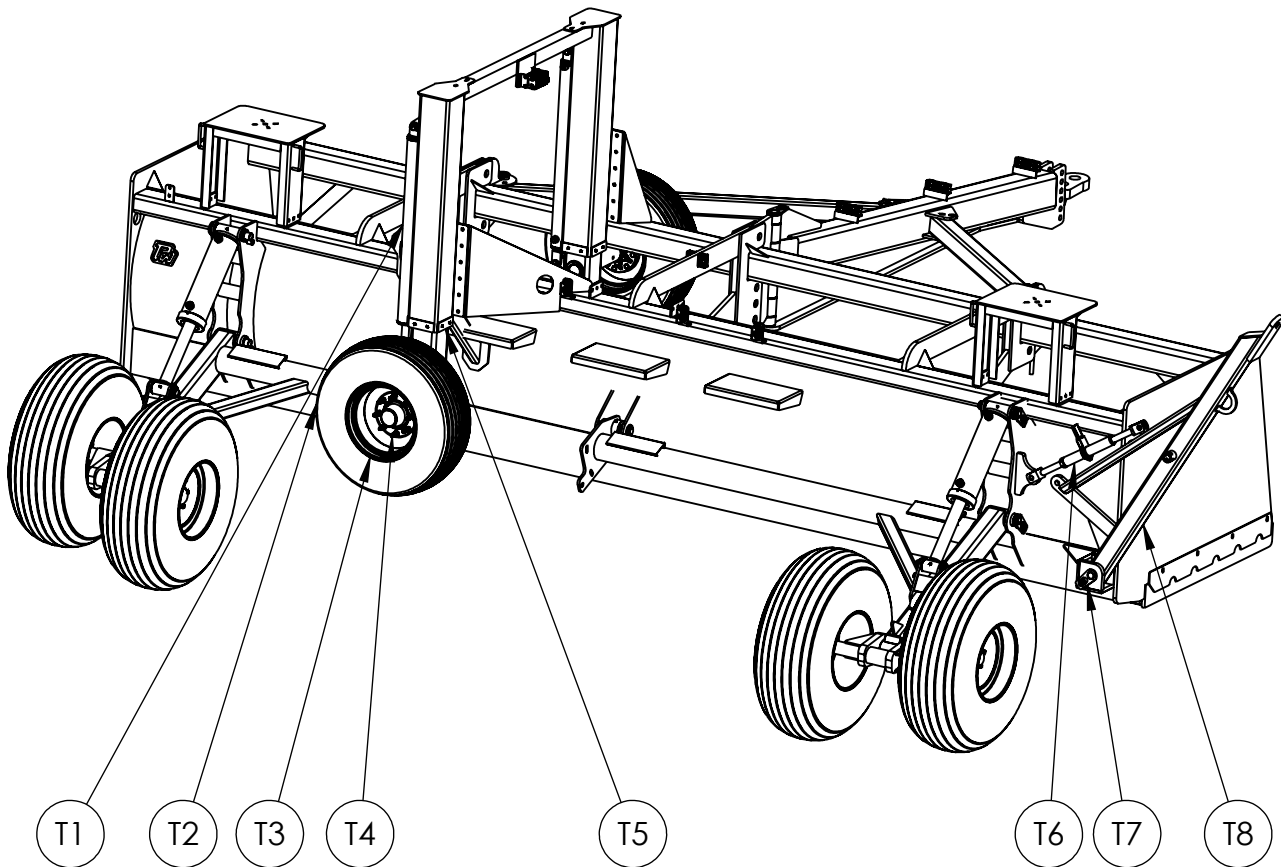

## PARTS BOOK

TRANSPORT OPTION

[www.porterswelding.com](http://www.porterswelding.com)

ITEM NO.	PART NUMBER	DESCRIPTION	QTY
T1	420-TRC	4 x 20 CYLINDER TIE ROD	2
T1	SLK-4020TR	4 X 20 SEAL KIT	2
T2	12.5-16 10	12.5-16 10 TIRE	2
T3	PW-LWT024	16 X 10 WHEEL	2
T4	PW-LWAS002	8 ON 8 HUB ASSEMBLY	2
T5	LDS-CT510	UPRIGHT SLIDE (UHMW)	8
T6	RACHET ASSEMBLY	RACHET ASSEMBLY	1
T7	LDS-CA405	TONGUE PIN	1
T8	LDS-CA404	TRANSPORT TONGUE	1