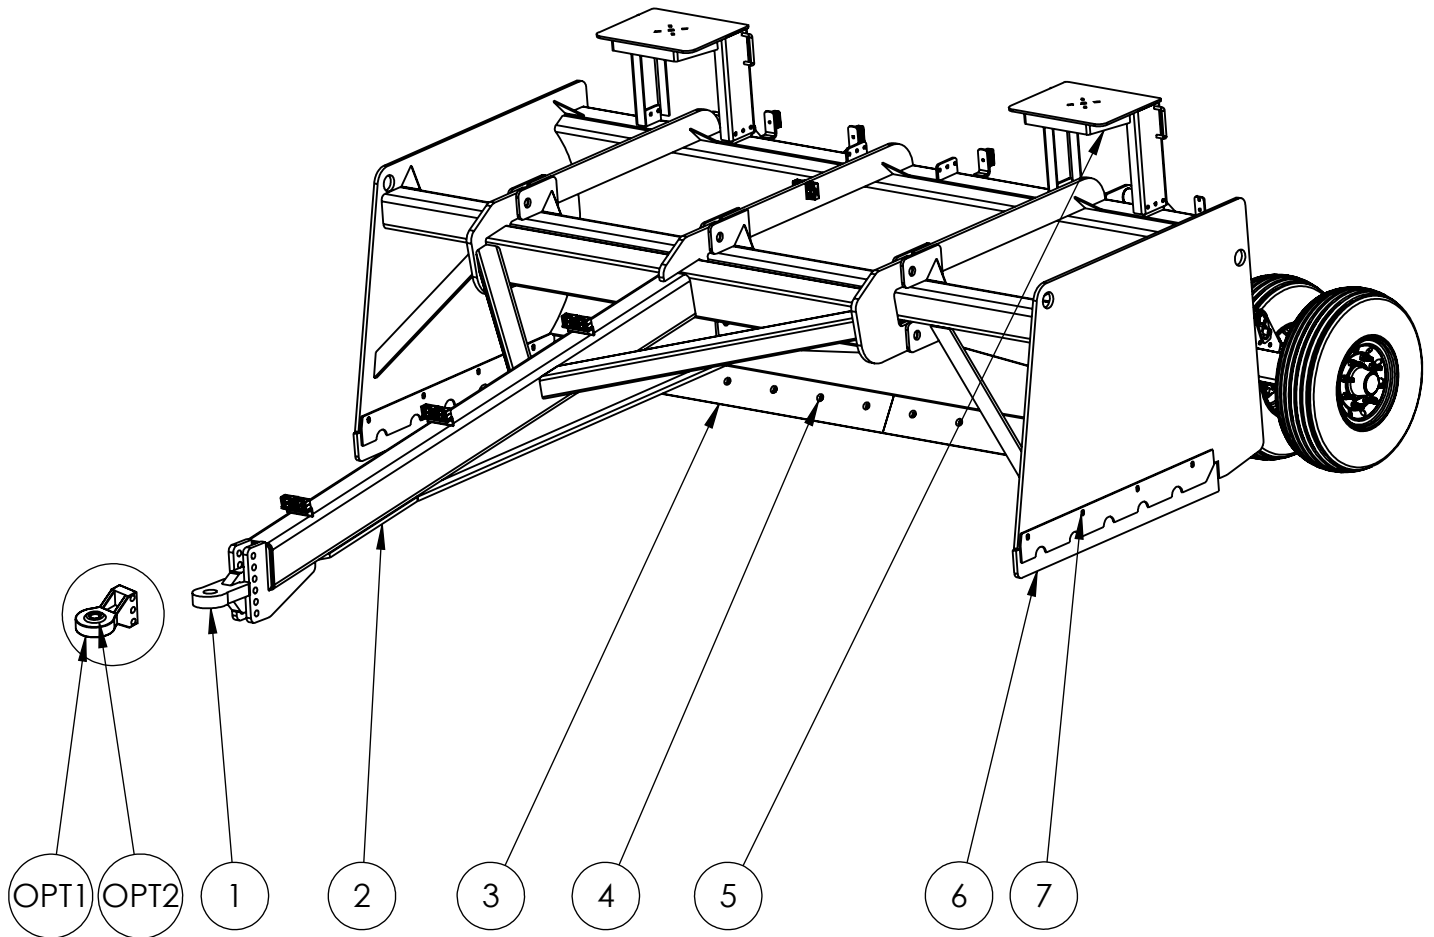

# LASER DRAG SCRAPER

## PARTS BOOK

MODELS: LDS11.1, LDS14, LDS16, LDS18, LDS20, LDS22 & LDS24

www.porterswelding.com

ITEM NO.	PART NUMBER	DESCRIPTION	QTY
1	LDS-CA258	HITCH	1
1	-	HITCH BOLT KIT	1
2	LDS-CA201*	TONGUE	1
3	LDS-CT9XX*	BLADE	SET OF 2
4	348-BOL*	BLADE BOLT KIT	1
5	SCR-CA901	LASER TOWER	2
6	SLB-A004	SLOBBER BIT	SET OF 2
7	LDS-SLB-BK	SLOBBER BIT BOLT KIT	1

### OPTIONAL

ITEM NO.	PART NUMBER	DESCRIPTION	QTY
OPT1	PW-LT078	CAT 4 HITCH	1
OPT2	42-BAL	BALL INSERT	1

\* THE SERIAL NUMBER OF THE EQUIPMENT IS REQUIRED

CALL YOUR LOCAL DEALER FOR PARTS

## PARTS BOOK

MODELS: LDS11.1, LDS14, LDS16, LDS18, LDS20, LDS22 & LDS24

[www.porterswelding.com](http://www.porterswelding.com)

ITEM NO.	PART NUMBER	DESCRIPTION	QTY
8	LDS-CA401	PIN INNER ASSEMBLY	4
9	514-WCY	5 X 14 CYLINDER WELDED	2
10	PW-LT030	31 X 13.5-15 TIRE	4
11	PW-LT020	15 X 8 WHEEL	4
12	PW-LWA002	8 ON 8 HUB ASSEMBLY	4
13	PW-LT066	8 ON 8 SPINDLE	4
14	LDS-CA401	WALKING BEAM PIN	2
15	SCR-CA801	WALKING BEAM ASSEMBLY	2
16	LDS-CA304	CENTER PIVOT PIN	1
17	LDS-CA402	PIN OUTER ASSEMBLY	2