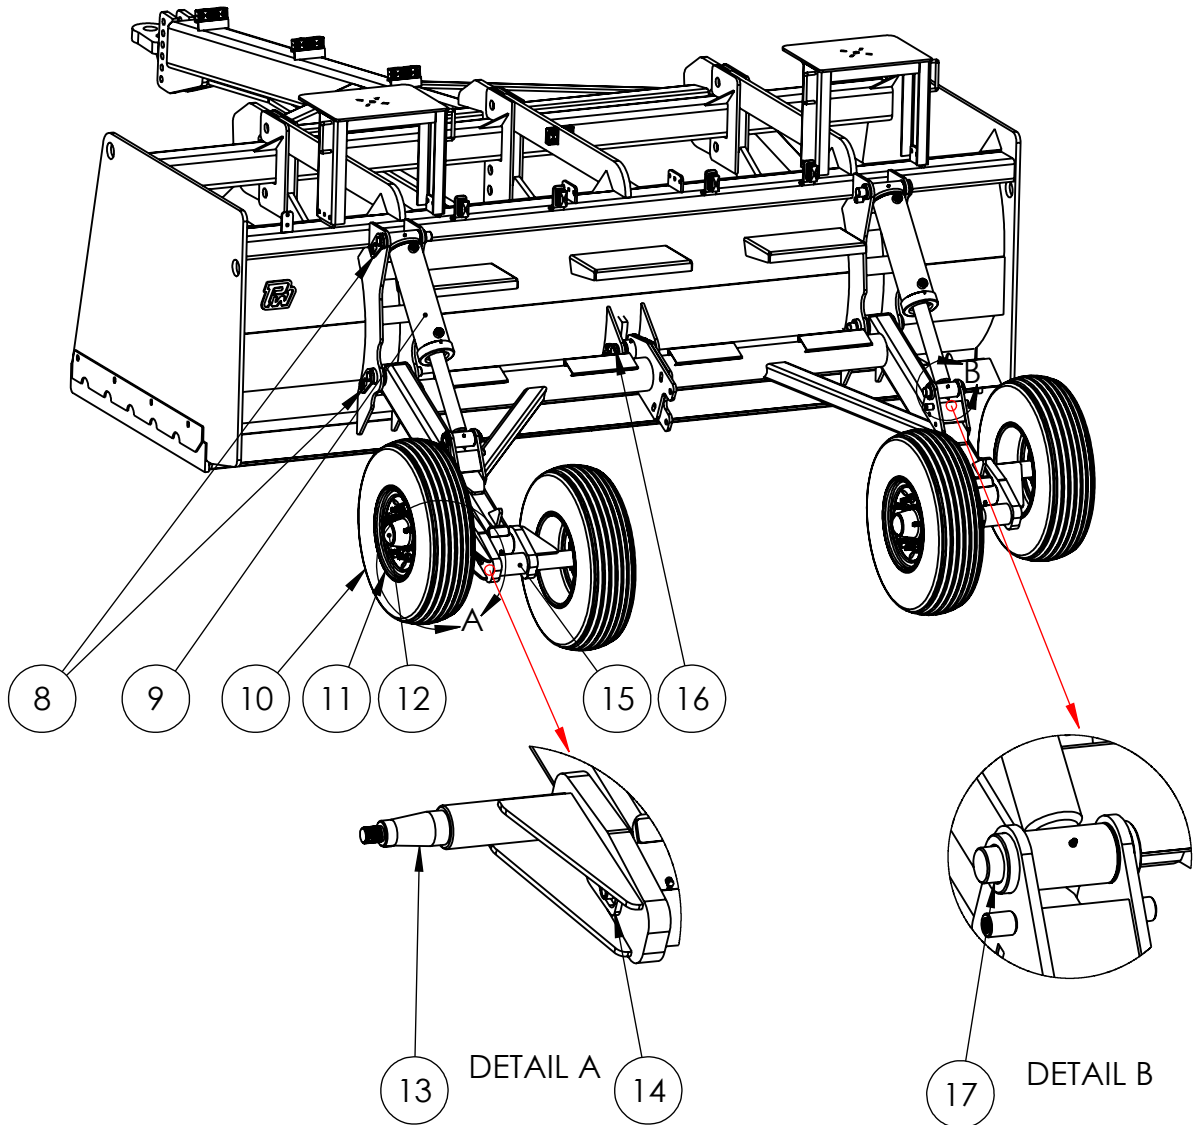

LASER DRAG SCRAPER

PARTS BOOK

MODELS: LDS11.1, LDS14, LDS16, LDS18, LDS20, LDS22 & LDS24

www.porterswelding.com

ITEM NO.	PART NUMBER	DESCRIPTION	QTY
8	LDS-CA401	PIN INNER ASSEMBLY	4
9	514-WCY	5 X 14 CYLINDER WELDED	2
10	PW-LT030	31 X 13.5-15 TIRE	4
11	PW-LT020	15 X 8 WHEEL	4
12	PW-LWA002	8 ON 8 HUB ASSEMBLY	4
13	PW-LT066	8 ON 8 SPINDLE	4
14	LDS-CA401	WALKING BEAM PIN	2
15	SCR-CA801	WALKING BEAM ASSEMBLY	2
16	LDS-CA304	CENTER PIVOT PIN	1
17	LDS-CA402	PIN OUTER ASSEMBLY	2

* THE SERIAL NUMBER OF THE EQUIPMENT IS REQUIRED

CALL YOUR LOCAL DEALER FOR PARTS