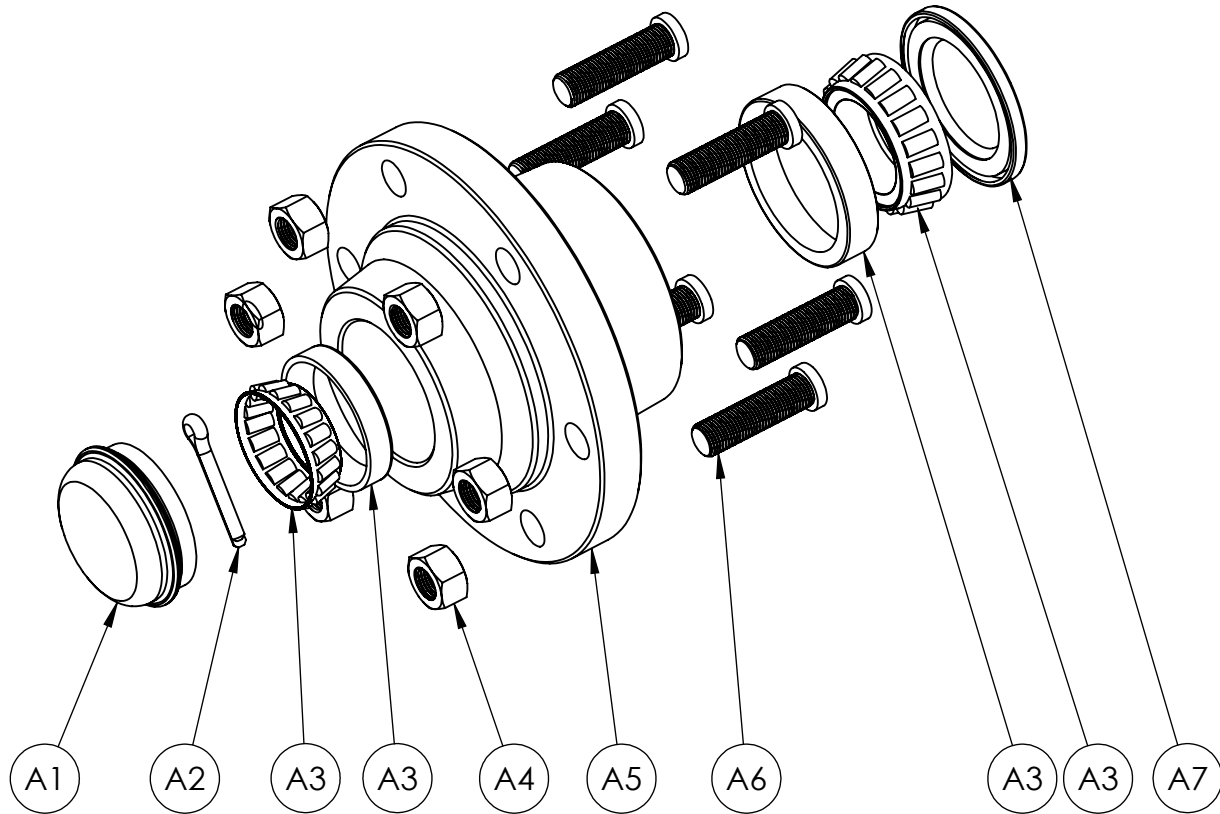

* THE SERIAL NUMBER OF THE EQUIPMENT IS REQUIRED

CALL YOUR LOCAL DEALER FOR PARTS

HIGH VOLUME DRAG SCRAPER

PARTS BOOK

MODELS: HVS8, HVS10, HVS12 & HVS14

www.porterswelding.com

ITEM	PART NUMBER	DESCRIPTION	QTY
6	PW-LWT034	27 X 9.5-15 TIRE	2
7	PW-LWT023	15 X 6 RIM	2
8	SCR-CA103	SPINDLE ASSEMBLY	2
9	308-TRC	3 X 8 CYLINDER TIE ROD	1
10	PW-LWA001	6 ON 6 HUB ASSEMBLY	2
11	SCR-CT007	AXLE COVER	4
12	AXL-BUS	AXLE BUSHING KIT	1

* THE SERIAL NUMBER OF THE EQUIPMENT IS REQUIRED

CALL YOUR LOCAL DEALER FOR PARTS

HIGH VOLUME DRAG SCRAPER

PARTS BOOK

MODELS: HVS8, HVS10, HVS12 & HVS14

www.porterswelding.com

ITEM	PART NUMBER	DESCRIPTION	QTY
A1	PW-LWT008	DUST CAP	1
A2	PW-LWT023	COTTER PIN	1
A3	606-BER	BEARING KIT	1
A4	PW-LWT016	LUG NUT	6
A5	PW-LWT001	6 ON 6 HUB	1
A6	PW-LWT002	6 ON 6 STUD	6
A7	PW-LWT007	SEAL	1