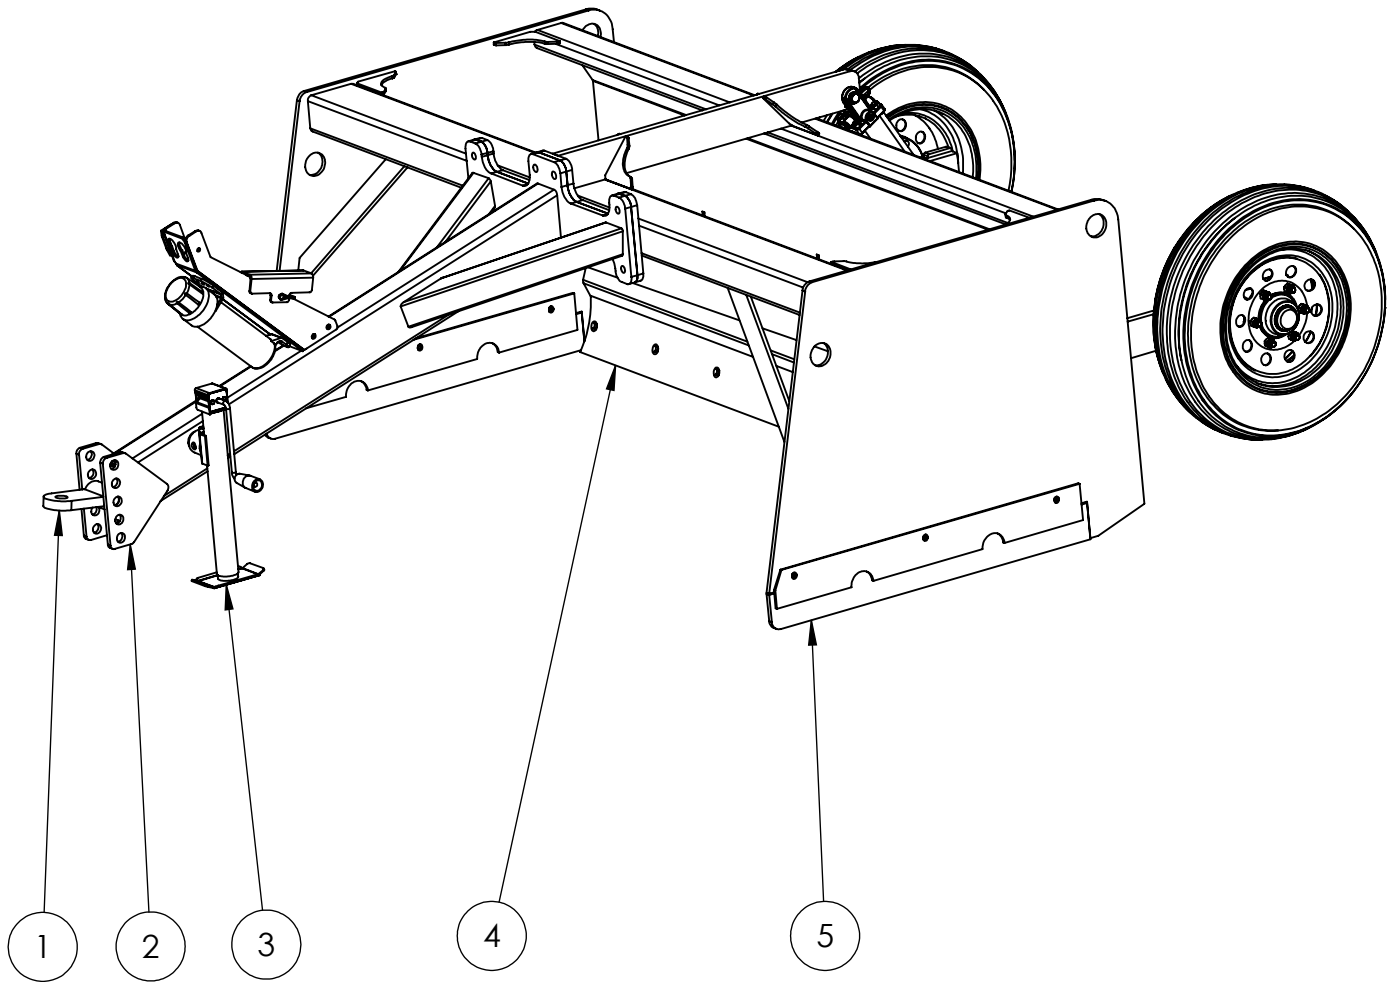

HIGH VOLUME DRAG SCRAPER

PARTS BOOK

MODELS: HVS8, HVS10, HVS12 & HVS14

www.porterswelding.com

ITEM	PART NUMBER	DESCRIPTION	QTY
1	SCR-CA101	HITCH	1
2	HVS-CA101	TONGUE ASSEMBLY	1
3	PW-LT130	15" TRAILER JACK	1
4	HVSXX-T025*	SCRAPER BLADE	1
4	126-BOL-XX*	BLADE BOLT KIT	1
5	SLB-A003	SLOBBER BIT	SET (2)
5	HVS-SLB-BK	SLOBBER BIT BOLT KIT	1

* THE SERIAL NUMBER OF THE EQUIPMENT IS REQUIRED

CALL YOUR LOCAL DEALER FOR PARTS

HIGH VOLUME DRAG SCRAPER

PARTS BOOK

MODELS: HVS8, HVS10, HVS12 & HVS14

www.porterswelding.com

ITEM	PART NUMBER	DESCRIPTION	QTY
6	PW-LWT034	27 X 9.5-15 TIRE	2
7	PW-LWT023	15 X 6 RIM	2
8	SCR-CA103	SPINDLE ASSEMBLY	2
9	308-TRC	3 X 8 CYLINDER TIE ROD	1
10	PW-LWA001	6 ON 6 HUB ASSEMBLY	2
11	SCR-CT007	AXLE COVER	4
12	AXL-BUS	AXLE BUSHING KIT	1

* THE SERIAL NUMBER OF THE EQUIPMENT IS REQUIRED

CALL YOUR LOCAL DEALER FOR PARTS

HIGH VOLUME DRAG SCRAPER

PARTS BOOK

MODELS: HVS8, HVS10, HVS12 & HVS14

www.porterswelding.com

ITEM	PART NUMBER	DESCRIPTION	QTY
A1	PW-LWT008	DUST CAP	1
A2	PW-LWT023	COTTER PIN	1
A3	606-BER	BEARING KIT	1
A4	PW-LWT016	LUG NUT	6
A5	PW-LWT001	6 ON 6 HUB	1
A6	PW-LWT002	6 ON 6 STUD	6
A7	PW-LWT007	SEAL	1