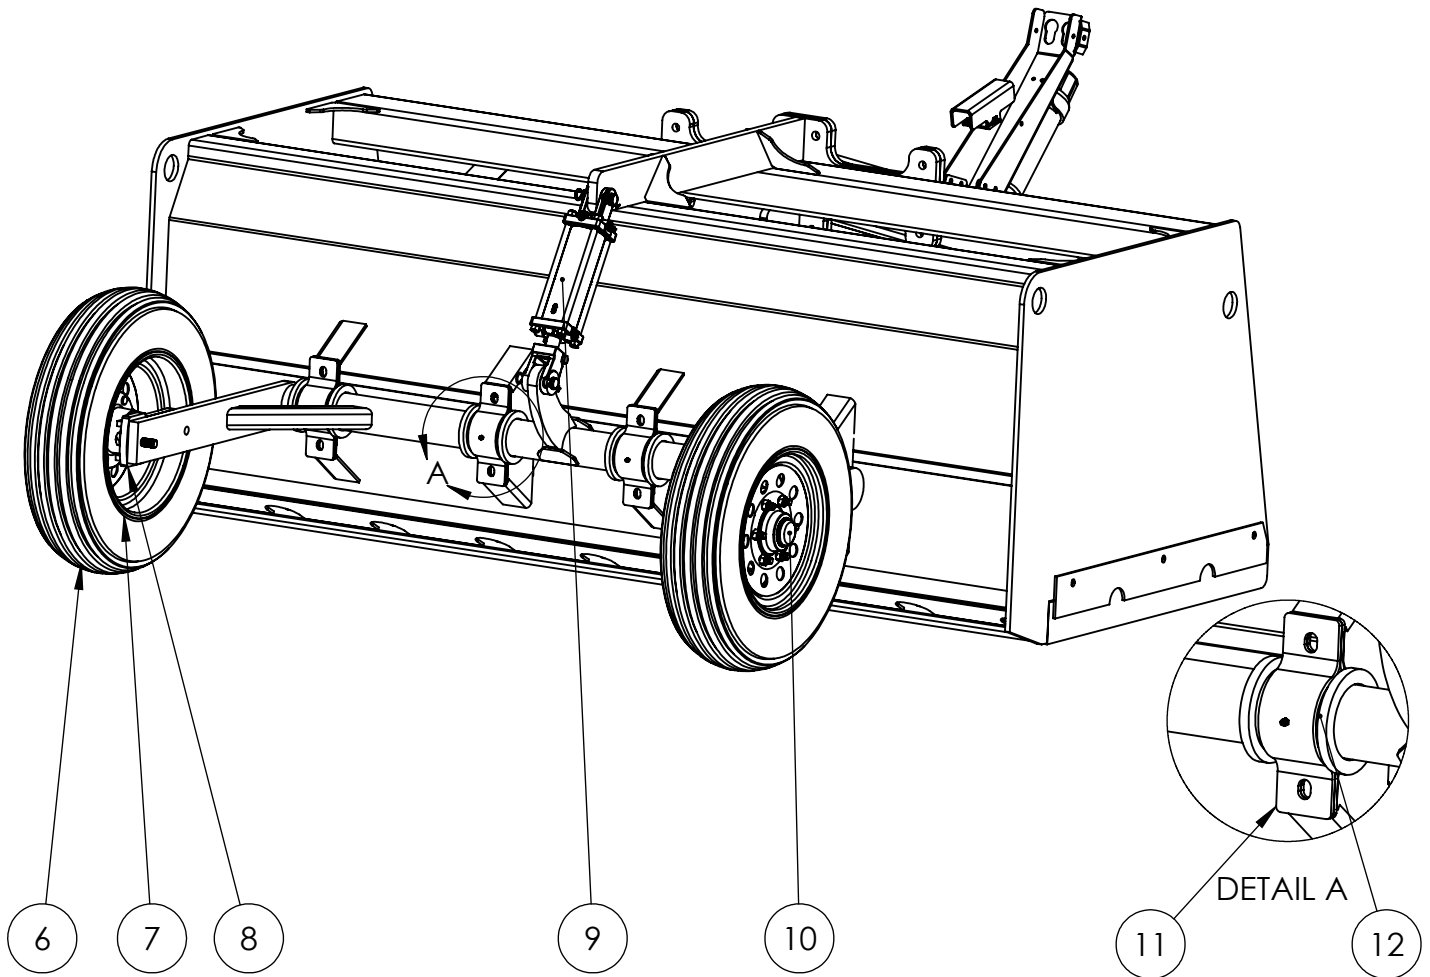

* THE SERIAL NUMBER OF THE EQUIPMENT IS REQUIRED

CALL YOUR LOCAL DEALER FOR PARTS

HIGH VOLUME DRAG SCRAPER

PARTS BOOK

MODELS: HVS8, HVS10, HVS12 & HVS14

www.porterswelding.com

ITEM	PART NUMBER	DESCRIPTION	QTY
6	PW-LWT034	27 X 9.5-15 TIRE	2
7	PW-LWT023	15 X 6 RIM	2
8	SCR-CA103	SPINDLE ASSEMBLY	2
9	308-TRC	3 X 8 CYLINDER TIE ROD	1
10	PW-LWA001	6 ON 6 HUB ASSEMBLY	2
11	SCR-CT007	AXLE COVER	4
12	AXL-BUS	AXLE BUSHING KIT	1

* THE SERIAL NUMBER OF THE EQUIPMENT IS REQUIRED

CALL YOUR LOCAL DEALER FOR PARTS

HIGH VOLUME DRAG SCRAPER

PARTS BOOK

MODELS: HVS8, HVS10, HVS12 & HVS14

www.porterswelding.com

ITEM	PART NUMBER	DESCRIPTION	QTY
A1	PW-LWT008	DUST CAP	1
A2	PW-LWT023	COTTER PIN	1
A3	606-BER	BEARING KIT	1
A4	PW-LWT016	LUG NUT	6
A5	PW-LWT001	6 ON 6 HUB	1
A6	PW-LWT002	6 ON 6 STUD	6
A7	PW-LWT007	SEAL	1