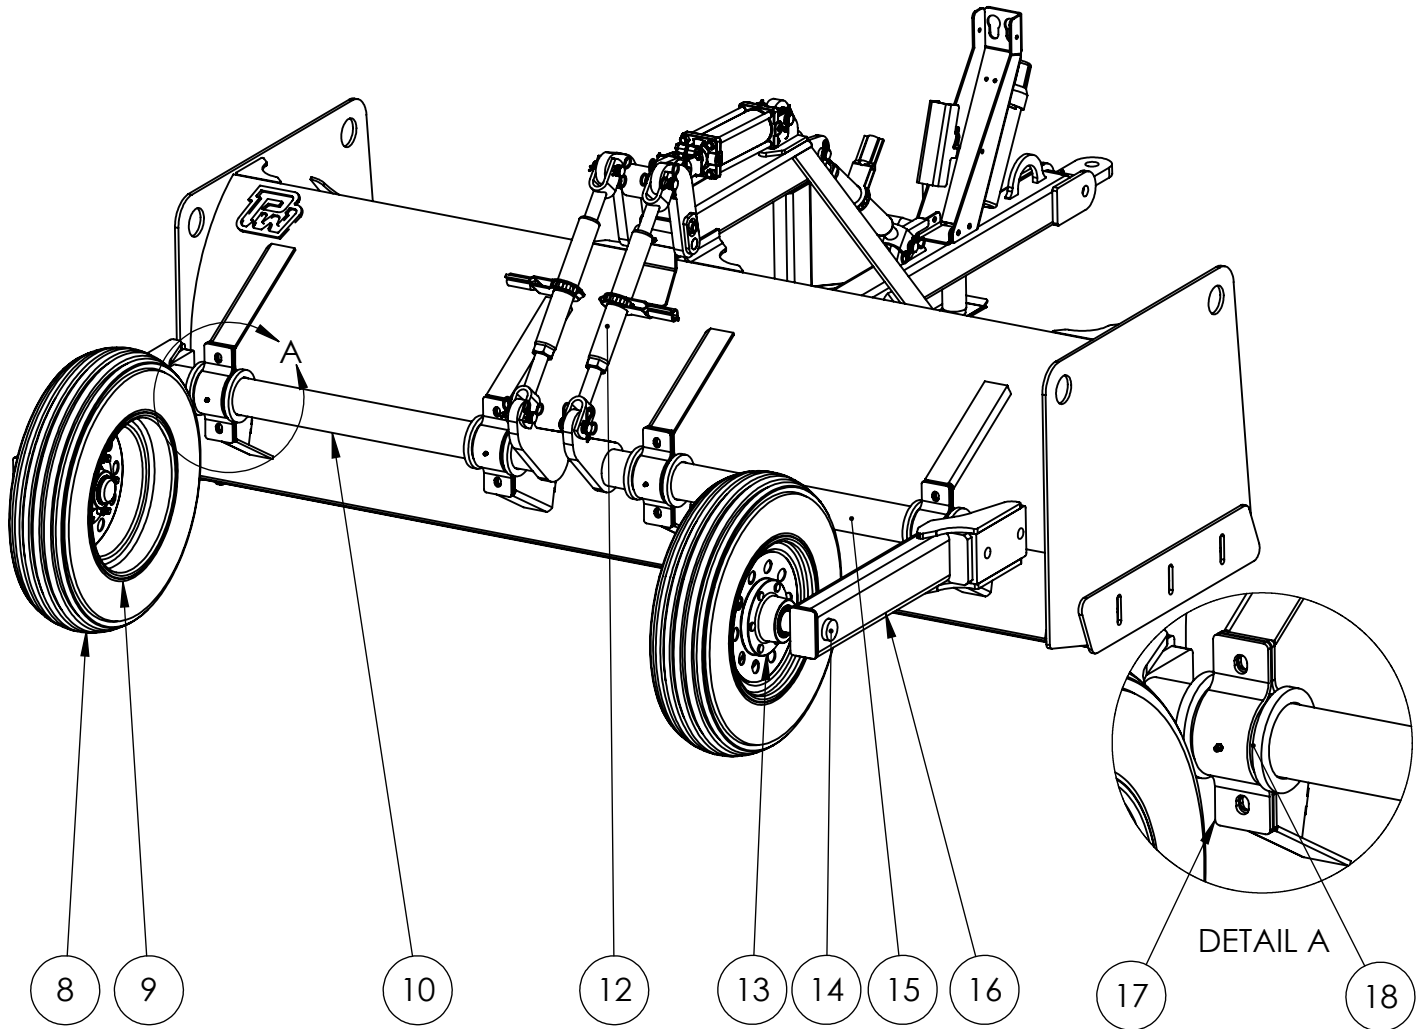

HEAVY DUTY DRAG SCRAPER

PARTS BOOK

MODELS: HDS8, HDS10, HDS12 & HDS14

www.porterswelding.com

ITEM	PART NUMBER	DESCRIPTION	QTY
1	SCR-CA101	HITCH	1
2	HDS-CA108	TONGUE ASSEMBLY	1
3	PW-LT129	10" TRAILER JACK	1
4	RAC-JAC	RACHET JACK	1
5	HDS-CT044	HITCH PIN	1
6	SCR-CT100*	SCRAPER BLADE	1
6	124-BOL*	BLADE BOLT KIT	1
7	HDS/MDS-SLB	SLOBBER BIT	SET (2)
7	HDS/MDS-SLB-BK	SLOBBER BIT BOLT KIT	1
8	308-TRC	3X8 CYLINDER TIE ROD	1

* THE SERIAL NUMBER OF THE EQUIPMENT IS REQUIRED

CALL YOUR LOCAL DEALER FOR PARTS

HEAVY DUTY DRAG SCRAPER

PARTS BOOK

MODELS: HDS8, HDS10, HDS12 & HDS14

www.porterswelding.com

ITEM	PART NUMBER	DESCRIPTION	QTY
8	PW-LWT034	27 X 9.5-15 TIRE	2
9	PW-LWT023	15 X 6 RIM	2
10	HDS-CA101*	AXLE ASSEMBLY LEFT	1
11	208-TRC	2 X 8 CYLINDER TIE ROD	1
12	RAC-JAC	RACHET JACK	1
13	PW-LWA001	6 ON 6 HUB	2
14	PW-LT015	SPINDLE	2
15	HDS-CA102*	AXLE ASSEMBLY RIGHT	1
16	HDS-CA109	STRUT ASSEMBLY	2
17	SCR-CT007	AXLE COVER	4
18	AXL-BUS	AXLE BUSHING KIT	1

* THE SERIAL NUMBER OF THE EQUIPMENT IS REQUIRED

CALL YOUR LOCAL DEALER FOR PARTS

HEAVY DUTY DRAG SCRAPER

PARTS BOOK

MODELS: HDS8, HDS10, HDS12 & HDS14

www.porterswelding.com

ITEM	PART NUMBER	DESCRIPTION	QTY
A1	PW-LWT008	DUST CAP	1
A2	PW-LWT023	COTTER PIN	1
A3	606-BER	BEARING KIT	1
A4	PW-LWT016	LUG NUT	6
A5	PW-LWT001	6 ON 6 HUB	1
A6	PW-LWT002	6 ON 6 STUD	6
A7	PW-LWT007	SEAL	1