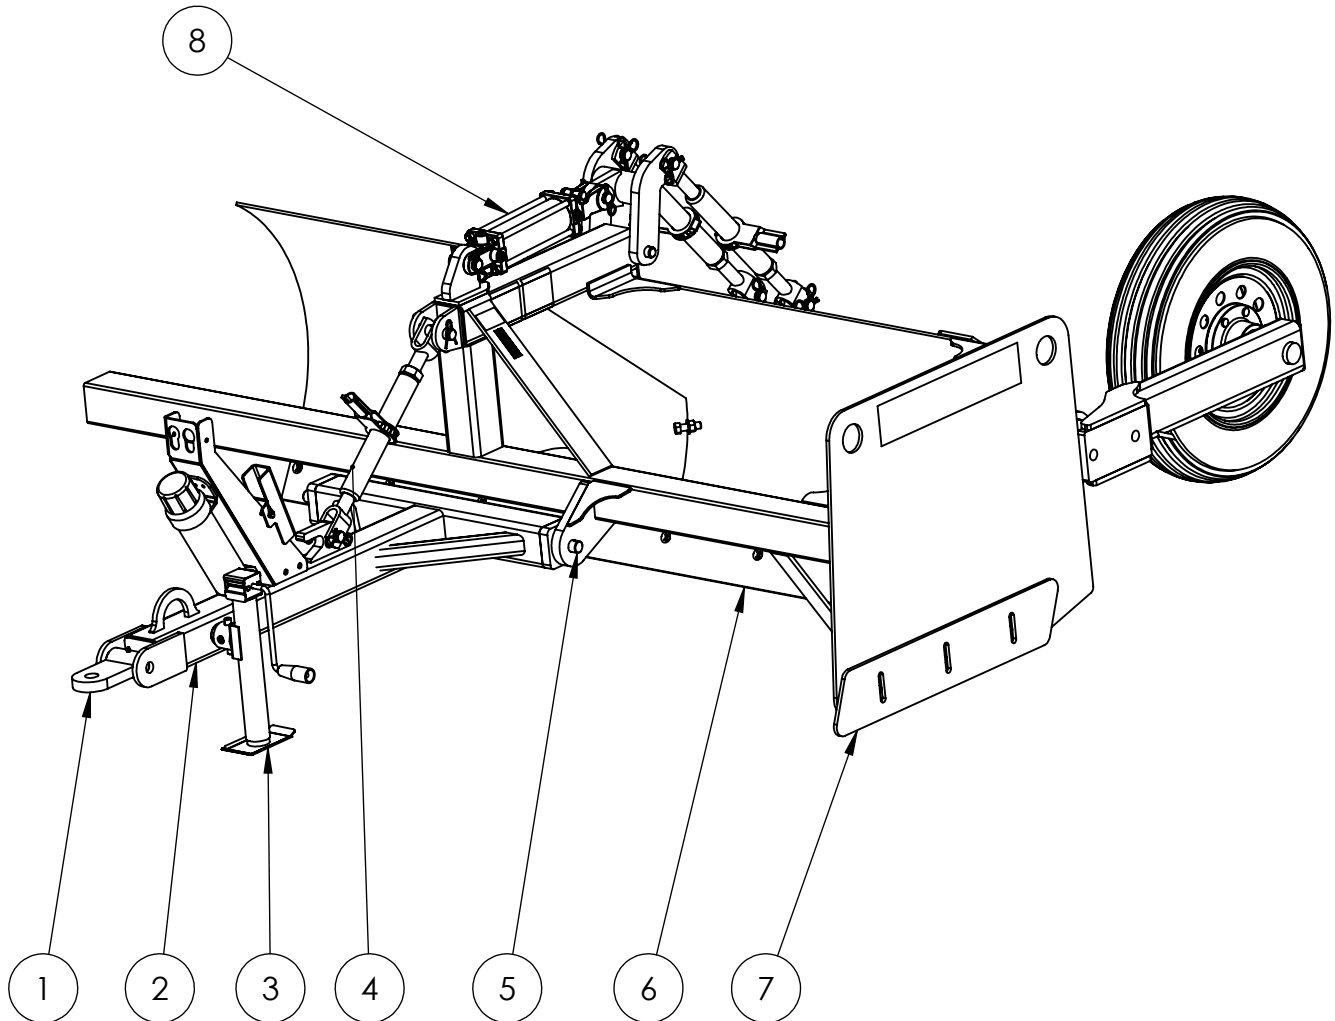

HEAVY DUTY DRAG SCRAPER

PARTS BOOK

MODELS: HDS8, HDS10, HDS12 & HDS14

www.porterswelding.com

ITEM	PART NUMBER	DESCRIPTION	QTY
1	SCR-CA101	HITCH	1
2	HDS-CA108	TONGUE ASSEMBLY	1
3	PW-LT129	10" TRAILER JACK	1
4	RAC-JAC	RACHET JACK	1
5	HDS-CT044	HITCH PIN	1
6	SCR-CT100*	SCRAPER BLADE	1
6	124-BOL*	BLADE BOLT KIT	1
7	HDS/MDS-SLB	SLOBBER BIT	SET (2)
7	HDS/MDS-SLB-BK	SLOBBER BIT BOLT KIT	1
8	308-TRC	3X8 CYLINDER TIE ROD	1

* THE SERIAL NUMBER OF THE EQUIPMENT IS REQUIRED

CALL YOUR LOCAL DEALER FOR PARTS

HEAVY DUTY DRAG SCRAPER

PARTS BOOK

MODELS: HDS8, HDS10, HDS12 & HDS14

www.porterswelding.com

ITEM	PART NUMBER	DESCRIPTION	QTY
8	PW-LWT034	27 X 9.5-15 TIRE	2
9	PW-LWT023	15 X 6 RIM	2
10	HDS-CA101*	AXLE ASSEMBLY LEFT	1
11	208-TRC	2 X 8 CYLINDER TIE ROD	1
12	RAC-JAC	RACHET JACK	1
13	PW-LWA001	6 ON 6 HUB	2
14	PW-LT015	SPINDLE	2
15	HDS-CA102*	AXLE ASSEMBLY RIGHT	1
16	HDS-CA109	STRUT ASSEMBLY	2
17	SCR-CT007	AXLE COVER	4
18	AXL-BUS	AXLE BUSHING KIT	1

* THE SERIAL NUMBER OF THE EQUIPMENT IS REQUIRED

CALL YOUR LOCAL DEALER FOR PARTS

HEAVY DUTY DRAG SCRAPER

PARTS BOOK

MODELS: HDS8, HDS10, HDS12 & HDS14

www.porterswelding.com

ITEM	PART NUMBER	DESCRIPTION	QTY
A1	PW-LWT008	DUST CAP	1
A2	PW-LWT023	COTTER PIN	1
A3	606-BER	BEARING KIT	1
A4	PW-LWT016	LUG NUT	6
A5	PW-LWT001	6 ON 6 HUB	1
A6	PW-LWT002	6 ON 6 STUD	6
A7	PW-LWT007	SEAL	1