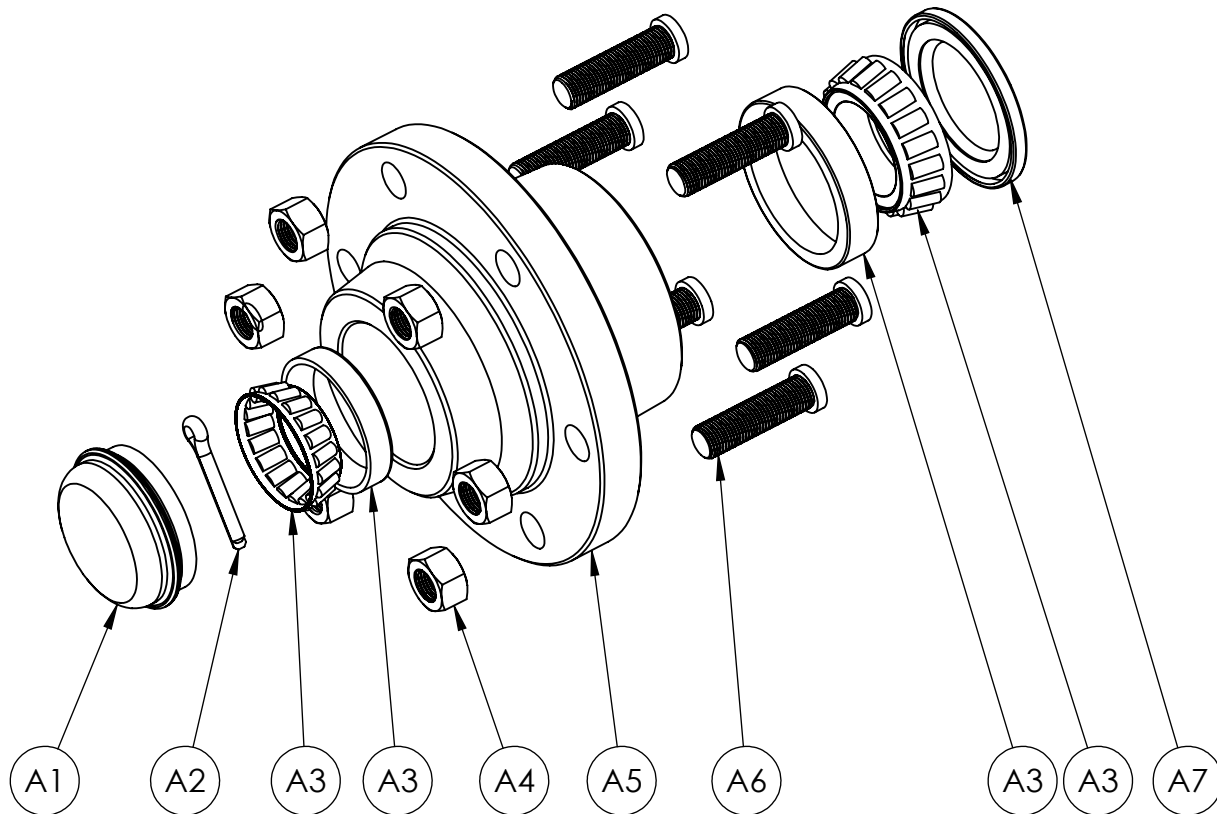

* THE SERIAL NUMBER OF THE EQUIPMENT IS REQUIRED

CALL YOUR LOCAL DEALER FOR PARTS

HEAVY DUTY DRAG SCRAPER

PARTS BOOK

MODELS: HDS8, HDS10, HDS12 & HDS14

www.porterswelding.com

ITEM	PART NUMBER	DESCRIPTION	QTY
8	PW-LWT034	27 X 9.5-15 TIRE	2
9	PW-LWT023	15 X 6 RIM	2
10	HDS-CA101*	AXLE ASSEMBLY LEFT	1
11	208-TRC	2 X 8 CYLINDER TIE ROD	1
12	RAC-JAC	RACHET JACK	1
13	PW-LWA001	6 ON 6 HUB	2
14	PW-LT015	SPINDLE	2
15	HDS-CA102*	AXLE ASSEMBLY RIGHT	1
16	HDS-CA109	STRUT ASSEMBLY	2
17	SCR-CT007	AXLE COVER	4
18	AXL-BUS	AXLE BUSHING KIT	1

* THE SERIAL NUMBER OF THE EQUIPMENT IS REQUIRED

CALL YOUR LOCAL DEALER FOR PARTS

HEAVY DUTY DRAG SCRAPER

PARTS BOOK

MODELS: HDS8, HDS10, HDS12 & HDS14

www.porterswelding.com

ITEM	PART NUMBER	DESCRIPTION	QTY
A1	PW-LWT008	DUST CAP	1
A2	PW-LWT023	COTTER PIN	1
A3	606-BER	BEARING KIT	1
A4	PW-LWT016	LUG NUT	6
A5	PW-LWT001	6 ON 6 HUB	1
A6	PW-LWT002	6 ON 6 STUD	6
A7	PW-LWT007	SEAL	1