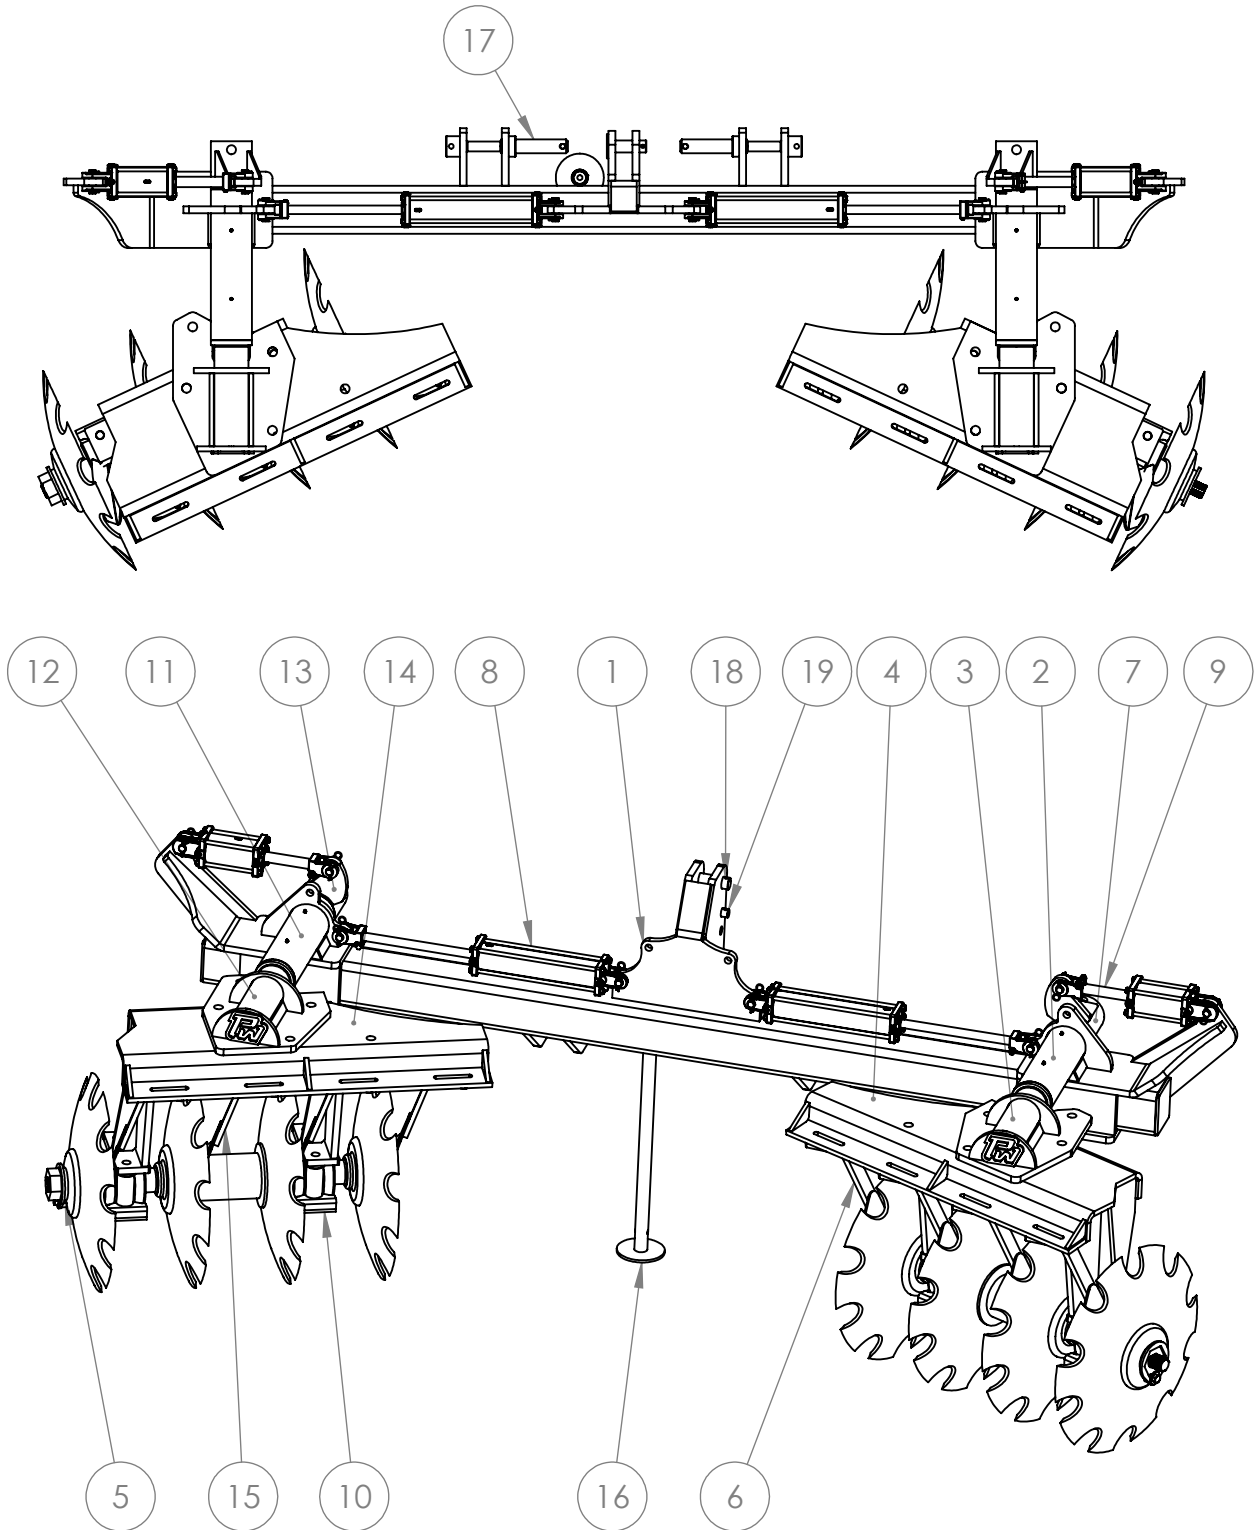

HEAVY DUTY RICE RIDGER

PARTS BOOK

MODEL: HDRR

www.porterswelding.com

* THE SERIAL NUMBER OF THE EQUIPMENT IS REQUIRED

CALL YOUR LOCAL DEALER FOR PARTS

HEAVY DUTY RICE RIDGER

PARTS BOOK

MODEL: HDRR

www.porterswelding.com

ITEM NO.	PART NUMBER	DESCRIPTION	QTY.
1	HDRR-A100	3PT HITCH	1
2	HDRR-A102	SLIDER RIGHT	1
3	HDRR-A104	SWIVEL RIGHT	1
4	HDRR-A108	DISC HANGER RIGHT	1
5	PDSC-CA144	FRONT OR REAR AXLE SEE PAGE 3 FOR DETAILS	2
6	HDRR-A111	MUD SCRAPER RIGHT	4
7	HDRR-A106	SWIVEL ANCHOR RIGHT	1
8	3.5 x 16 TR	3.5 X 16 TIE ROD CYLINDER	2
9	4 x 6 TR	4 X 6 TIE ROD CYLINDER	2
10	HDRR-A113	SKIDPLATE	4
11	HDRR-A103	SLIDER LEFT	1
12	HDRR-A105	SWIVEL LEFT	1
13	HDRR-A107	SWIVEL ANCHOR LEFT	1
14	HDRR-A109	DISC HANGER LEFT	1
15	HDRR-A112	MUD SCRAPER LEFT	4
16	HDFR-A301	PARKING STAND ASSEMBLY	1
17	PW-LT115	PULL PIN - CAT 3 & 4	2
18	PW-LA121	3PT UPPER PIN	1
19	PW-LA122	3PT PIN LOWER	1

* THE SERIAL NUMBER OF THE EQUIPMENT IS REQUIRED

CALL YOUR LOCAL DEALER FOR PARTS

HEAVY DUTY RICE RIDGER

PARTS BOOK

MODEL: HDRR

AXLE ASSEMBLY

www.porterswelding.com

ITEM NO.	PART NUMBER	DESCRIPTION	QTY.
1	PAXL-2*	AXLE	1
2	PDSC-CT032	10" END PLATE	1
3	PDSC-CT031	8 -3/4" END PLATE	1
4	PDB-32N	32" NOTCHED DISC	4
5	PWB-BER	GREASE BEARING	2
6	PDSC-CA004	14" SPOOL ASSEMBLY	1
7	PDSC-CT027	2-10 UNS-2B NUT	2
8	PDSC-CT036	2" NUT KEEPER	2
9	HBOLT 0.75	3/4" BOLT	2
10	FW 0.75	3/4" WASHER	2