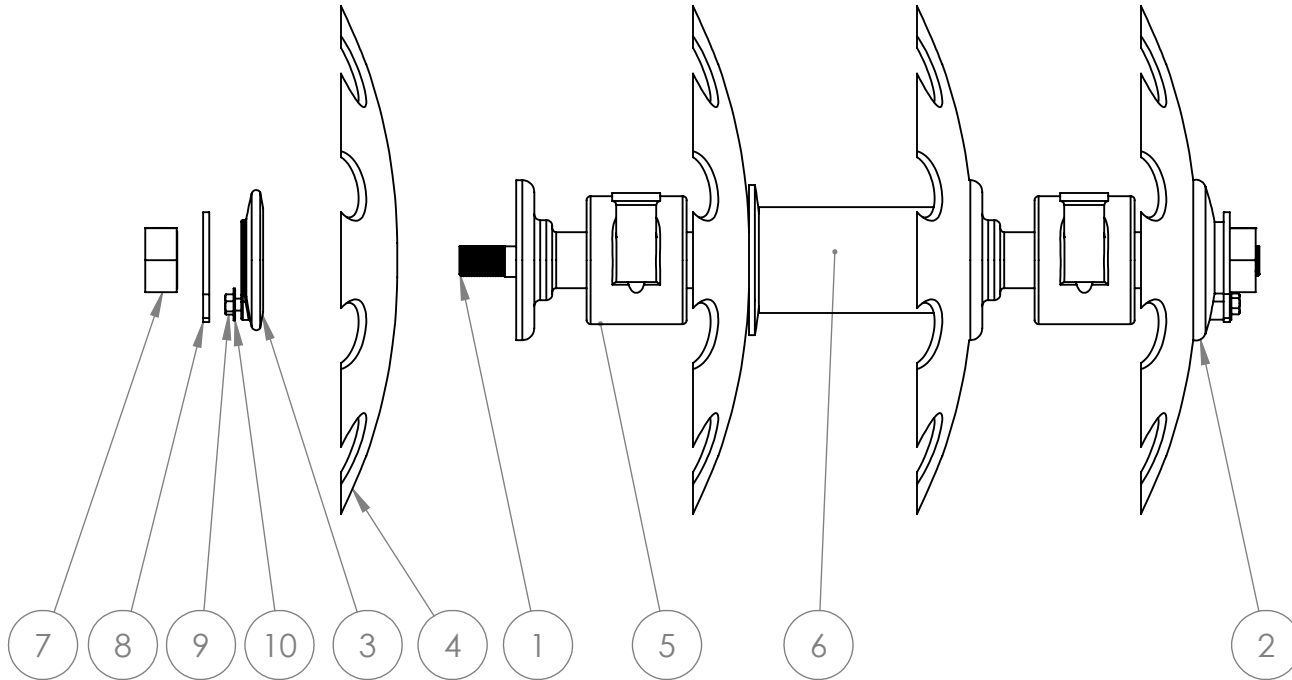

MODEL: HDRR

www.porterswelding.com

ITEM NO.	PART NUMBER	DESCRIPTION	QTY.
1	HDRR-A100	3PT HITCH	1
2	HDRR-A102	SLIDER RIGHT	1
3	HDRR-A104	SWIVEL RIGHT	1
4	HDRR-A108	DISC HANGER RIGHT	1
5	PDSC-CA144	FRONT OR REAR AXLE SEE PAGE 3 FOR DETAILS	2
6	HDRR-A111	MUD SCRAPER RIGHT	4
7	HDRR-A106	SWIVEL ANCHOR RIGHT	1
8	3.5 x 16 TR	3.5 X 16 TIE ROD CYLINDER	2
9	4 x 6 TR	4 X 6 TIE ROD CYLINDER	2
10	HDRR-A113	SKIDPLATE	4
11	HDRR-A103	SLIDER LEFT	1
12	HDRR-A105	SWIVEL LEFT	1
13	HDRR-A107	SWIVEL ANCHOR LEFT	1
14	HDRR-A109	DISC HANGER LEFT	1
15	HDRR-A112	MUD SCRAPER LEFT	4
16	HDFR-A301	PARKING STAND ASSEMBLY	1
17	PW-LT115	PULL PIN - CAT 3 & 4	2
18	PW-LA121	3PT UPPER PIN	1
19	PW-LA122	3PT PIN LOWER	1

* THE SERIAL NUMBER OF THE EQUIPMENT IS REQUIRED

CALL YOUR LOCAL DEALER FOR PARTS

HEAVY DUTY RICE RIDGER

PARTS BOOK

MODEL: HDRR

AXLE ASSEMBLY

www.porterswelding.com

ITEM NO.	PART NUMBER	DESCRIPTION	QTY.
1	PAXL-2*	AXLE	1
2	PDSC-CT032	10" END PLATE	1
3	PDSC-CT031	8 -3/4" END PLATE	1
4	PDB-32N	32" NOTCHED DISC	4
5	PWB-BER	GREASE BEARING	2
6	PDSC-CA004	14" SPOOL ASSEMBLY	1
7	PDSC-CT027	2-10 UNS-2B NUT	2
8	PDSC-CT036	2" NUT KEEPER	2
9	HBOLT 0.75	3/4" BOLT	2
10	FW 0.75	3/4" WASHER	2